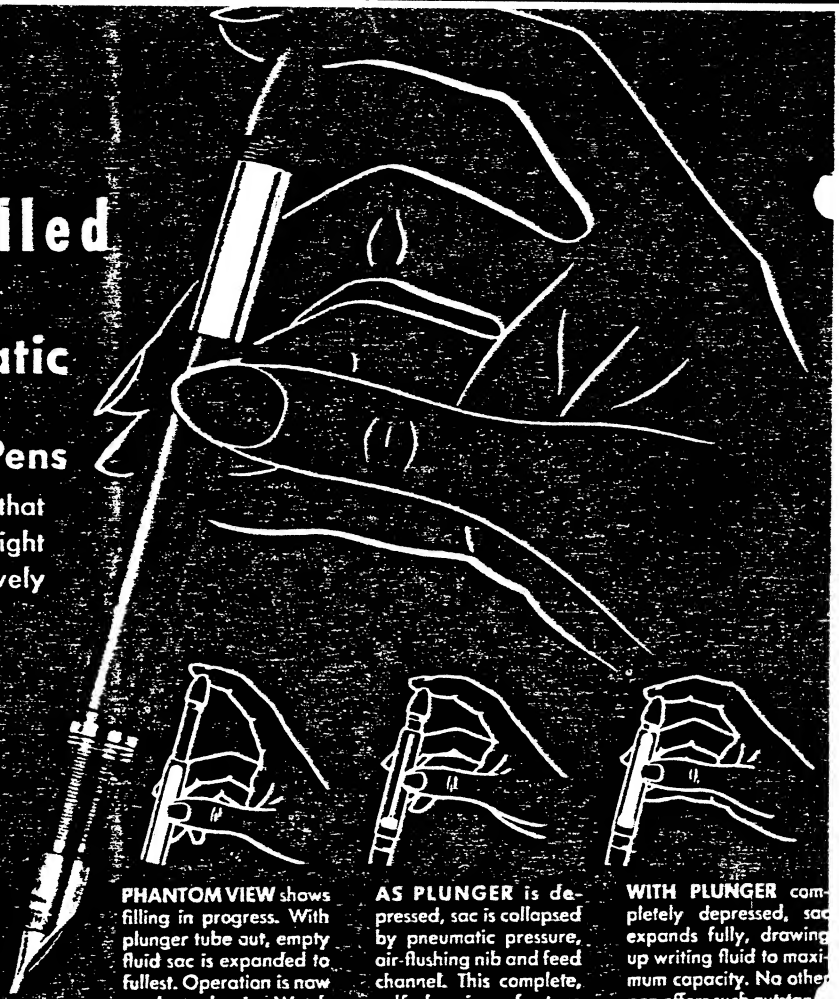

Pfff! it's filled

Sheaffer's Exclusive Pneumatic *TOUCH DOWN* One-stroke Filler...in all Sheaffer's Pens

Touchdown is Sheaffer's ingenious, air-operated filler that does away with pumping, priming or dismantling. One light down-stroke empties, cleans, refills completely, positively...to greater, longer-lasting capacity.

FINGER-TOUCH PLUNGER extended, pen is about to be dipped into writing fluid. Stop-watch is poised, ready to record actual time consumed in filling operation.

PEN TIP IMMERSSED in writing fluid, Touchdown plunger has been depressed into position in just one stroke. Merely count ten. No more effort is required on the part of the user.

PEN COMPLETELY FULL, ready for use. Entire operation is compressed into ten seconds instead of several shaky minutes. No pen has ever filled so full, so quickly, so easily.